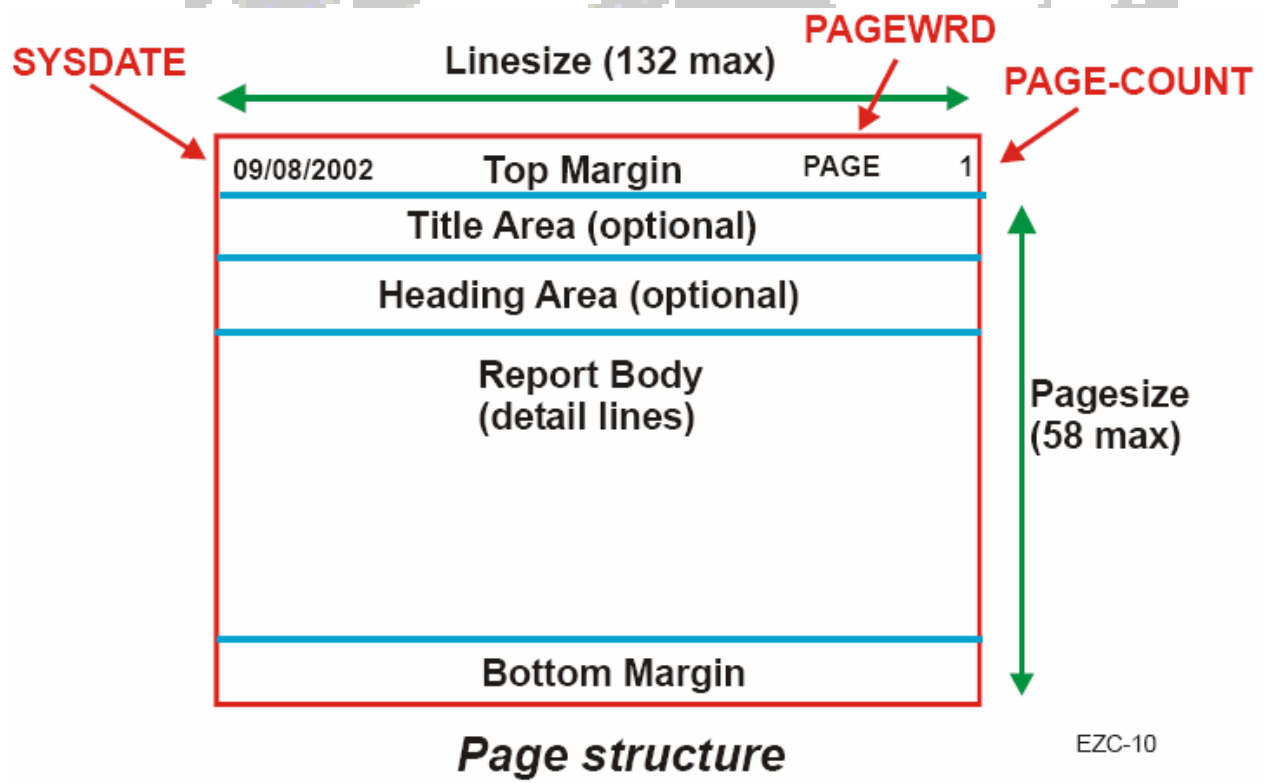

**Appendix
D**

DIAGRAMS

**SYS-ED/
Computer
Education
Techniques, Inc.**

File processing variables

File types in Easytrieve programs

EZE-20

Virtual files are allocated by Easytrieve

Searching a table

SEARCH MYTAB WITH MY-CODE GIVING MY-VAL

EZF-10